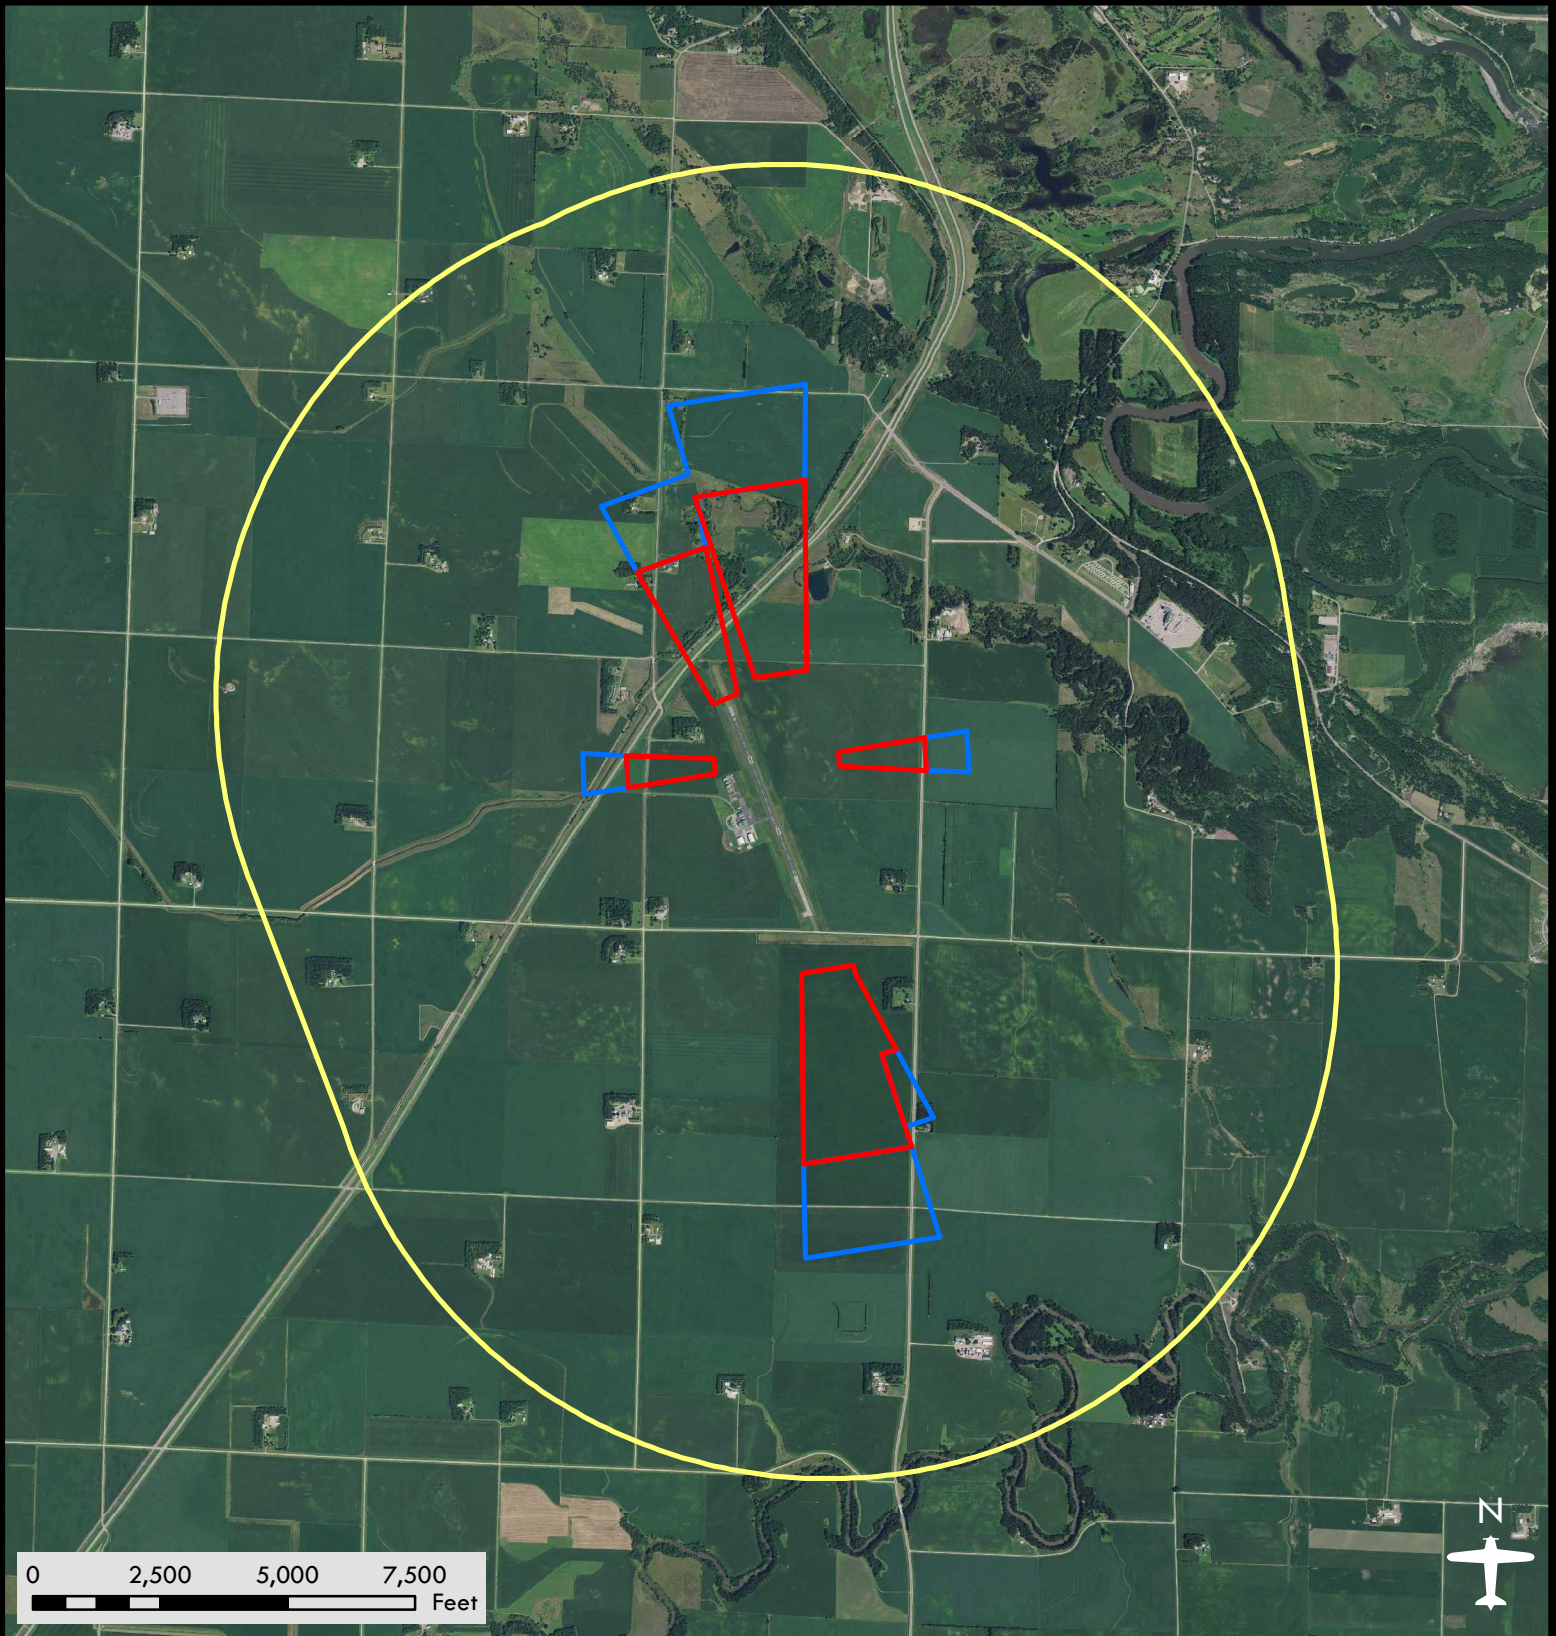

Granite Falls Muni-Lenzen-Roe Memorial Fld

Airport Safety Zones

Date: 08/08/2018

Legend

-  Zone A
-  Zone B
-  Zone C

DISCLAIMER: This is not an official zoning map. To view the official map and ordinance for this airport, please visit the Airport Zoning Information Warehouse at <https://www.dot.state.mn.us/aero/planning/zoning-warehouse.html>. The State of Minnesota makes no representations or warranties expressed or implied, with respect to the reuse of the data provided herewith regardless of its format or the means of its transmission. There is no guarantee or representation to the user as to the accuracy, currency, suitability, or reliability of this data for any purpose. The user accepts the data "as is." The State of Minnesota assumes no responsibility for loss or damage incurred as a result of any user's reliance on this data. All maps and other material provided herein are protected by copyright. Permission is granted to copy and use the materials herein.